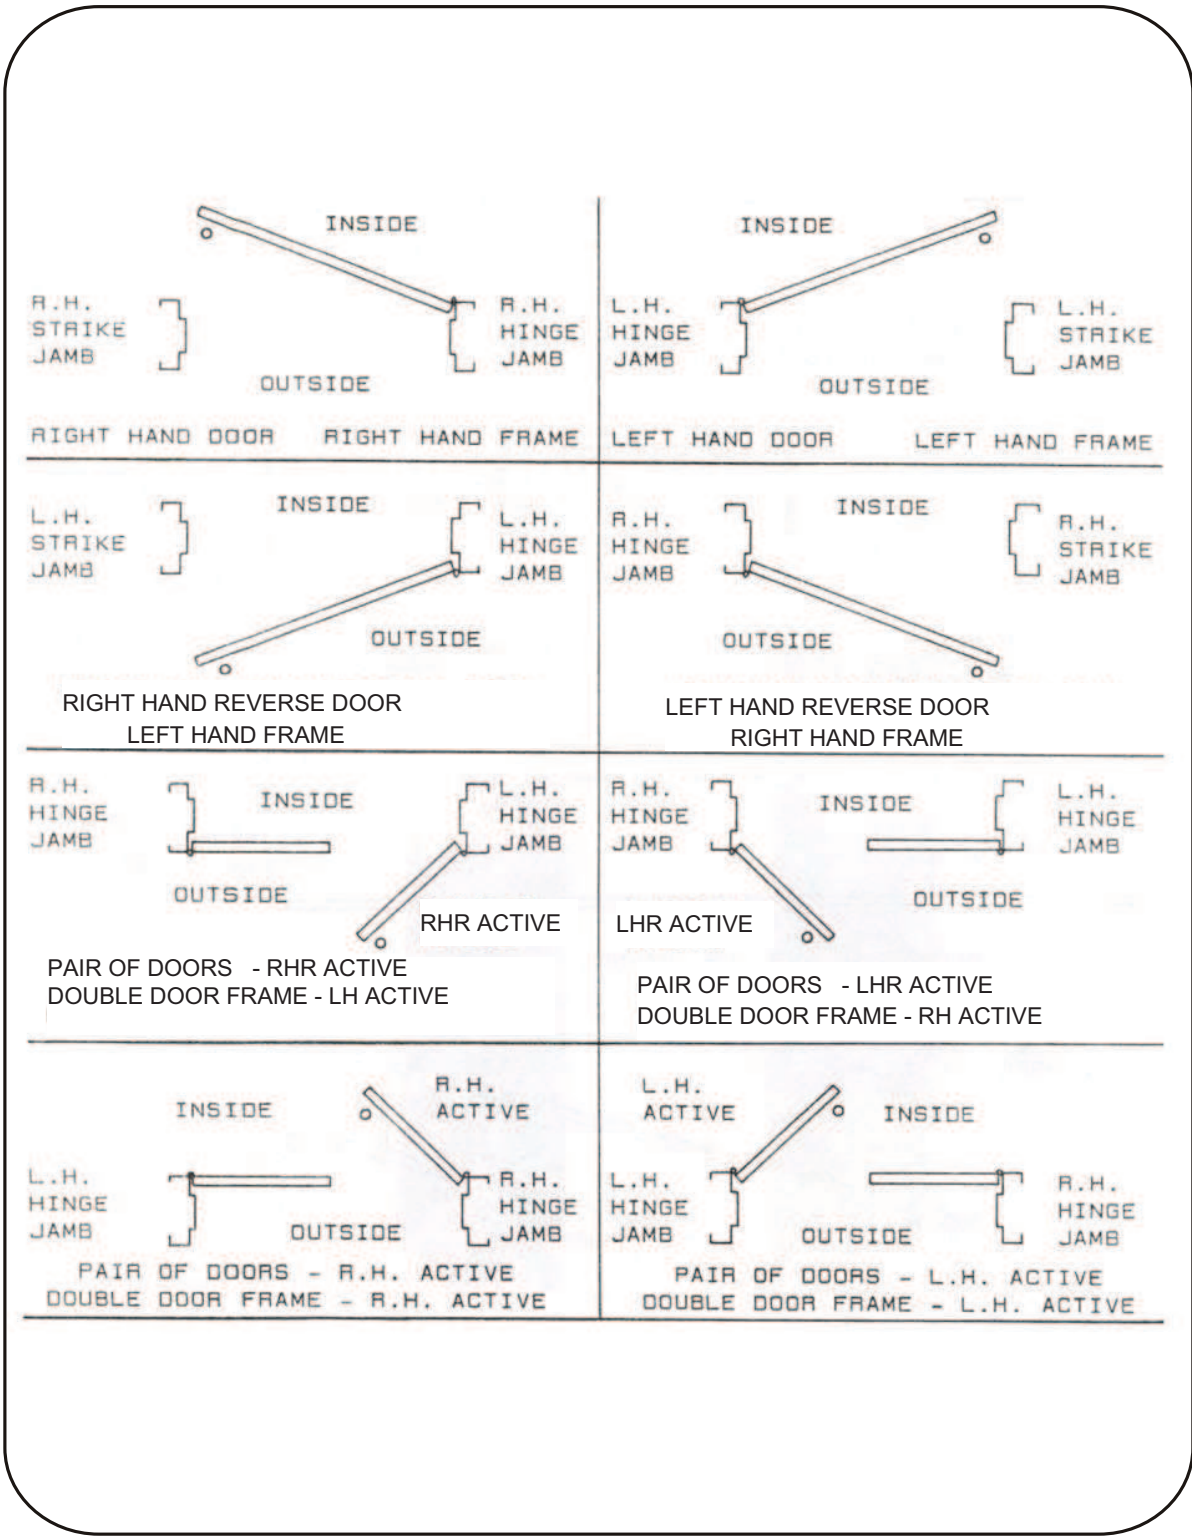

TECHNICAL DATA SHEET

**D - 900 - 25
DOOR & FRAME
HANDING CHART**

Issue Date: January 2006

REVISED : 02/01/2009